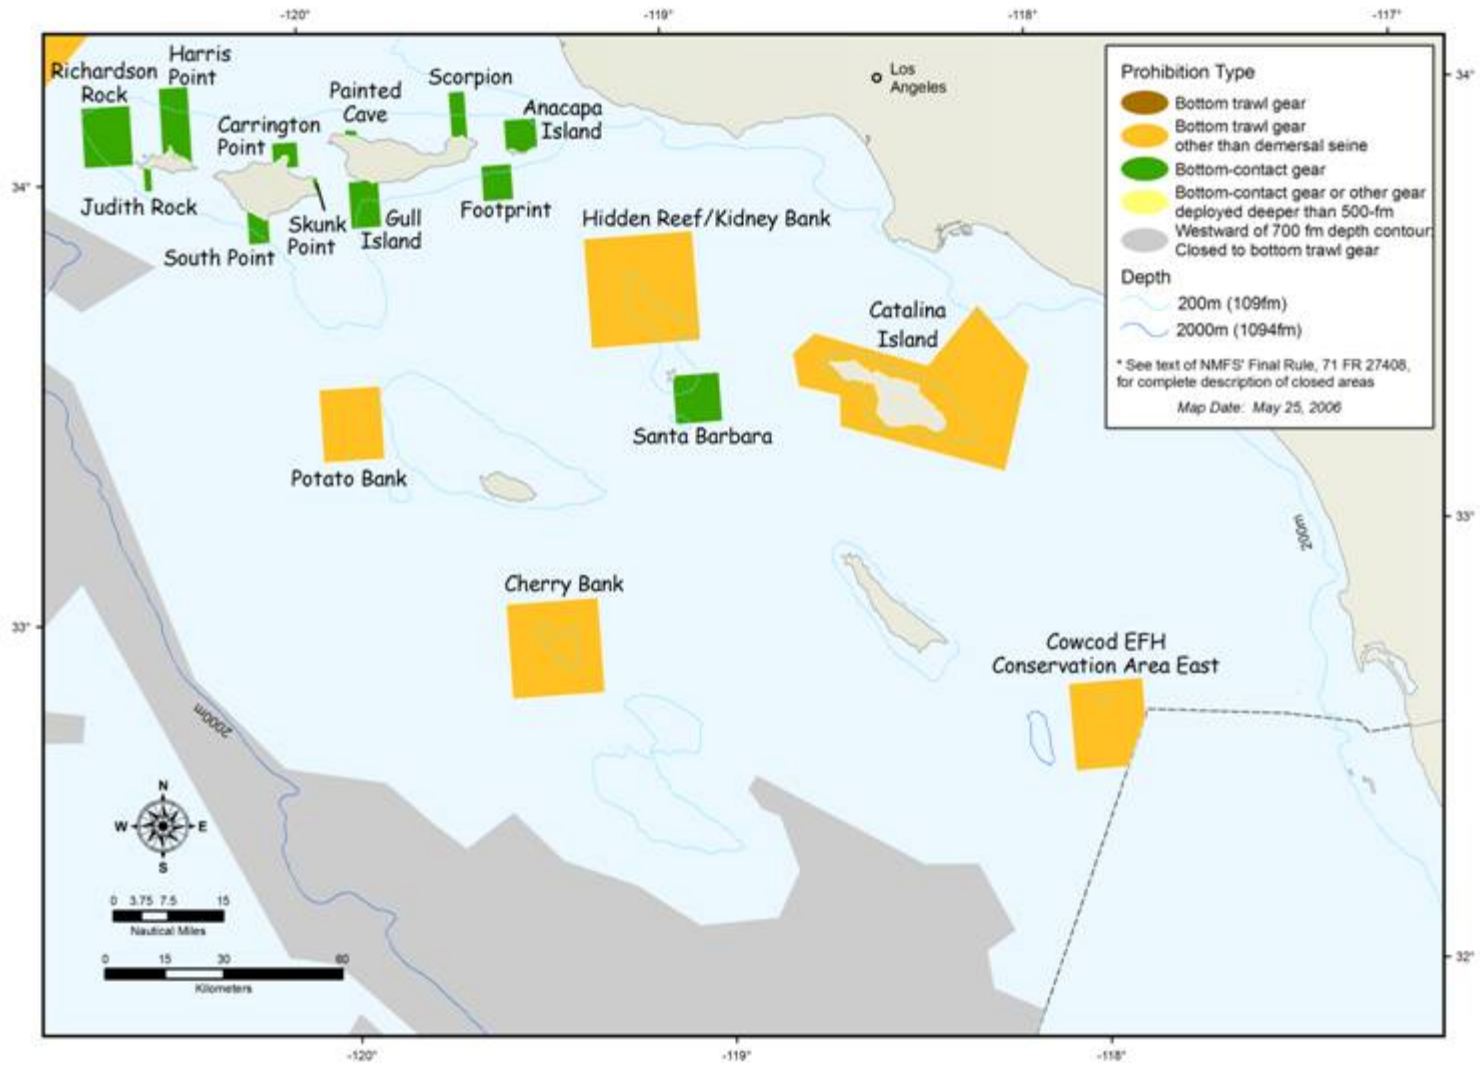

EFH area closures to protect Pacific Coast groundfish habitat - Coastwide.

EFH area closures to protect Pacific Coast groundfish habitat - Washington.

EFH area closures to protect Pacific Coast groundfish habitat - Oregon.

EFH area closures to protect Pacific Coast groundfish habitat – Oregon and Northern California.

EFH area closures to protect Pacific Coast groundfish habitat – Northern California.

EFH area closures to protect Pacific Coast groundfish habitat – Central California.

Figure 1 - EFH area closures to protect Pacific Coast groundfish habitat – Southern California