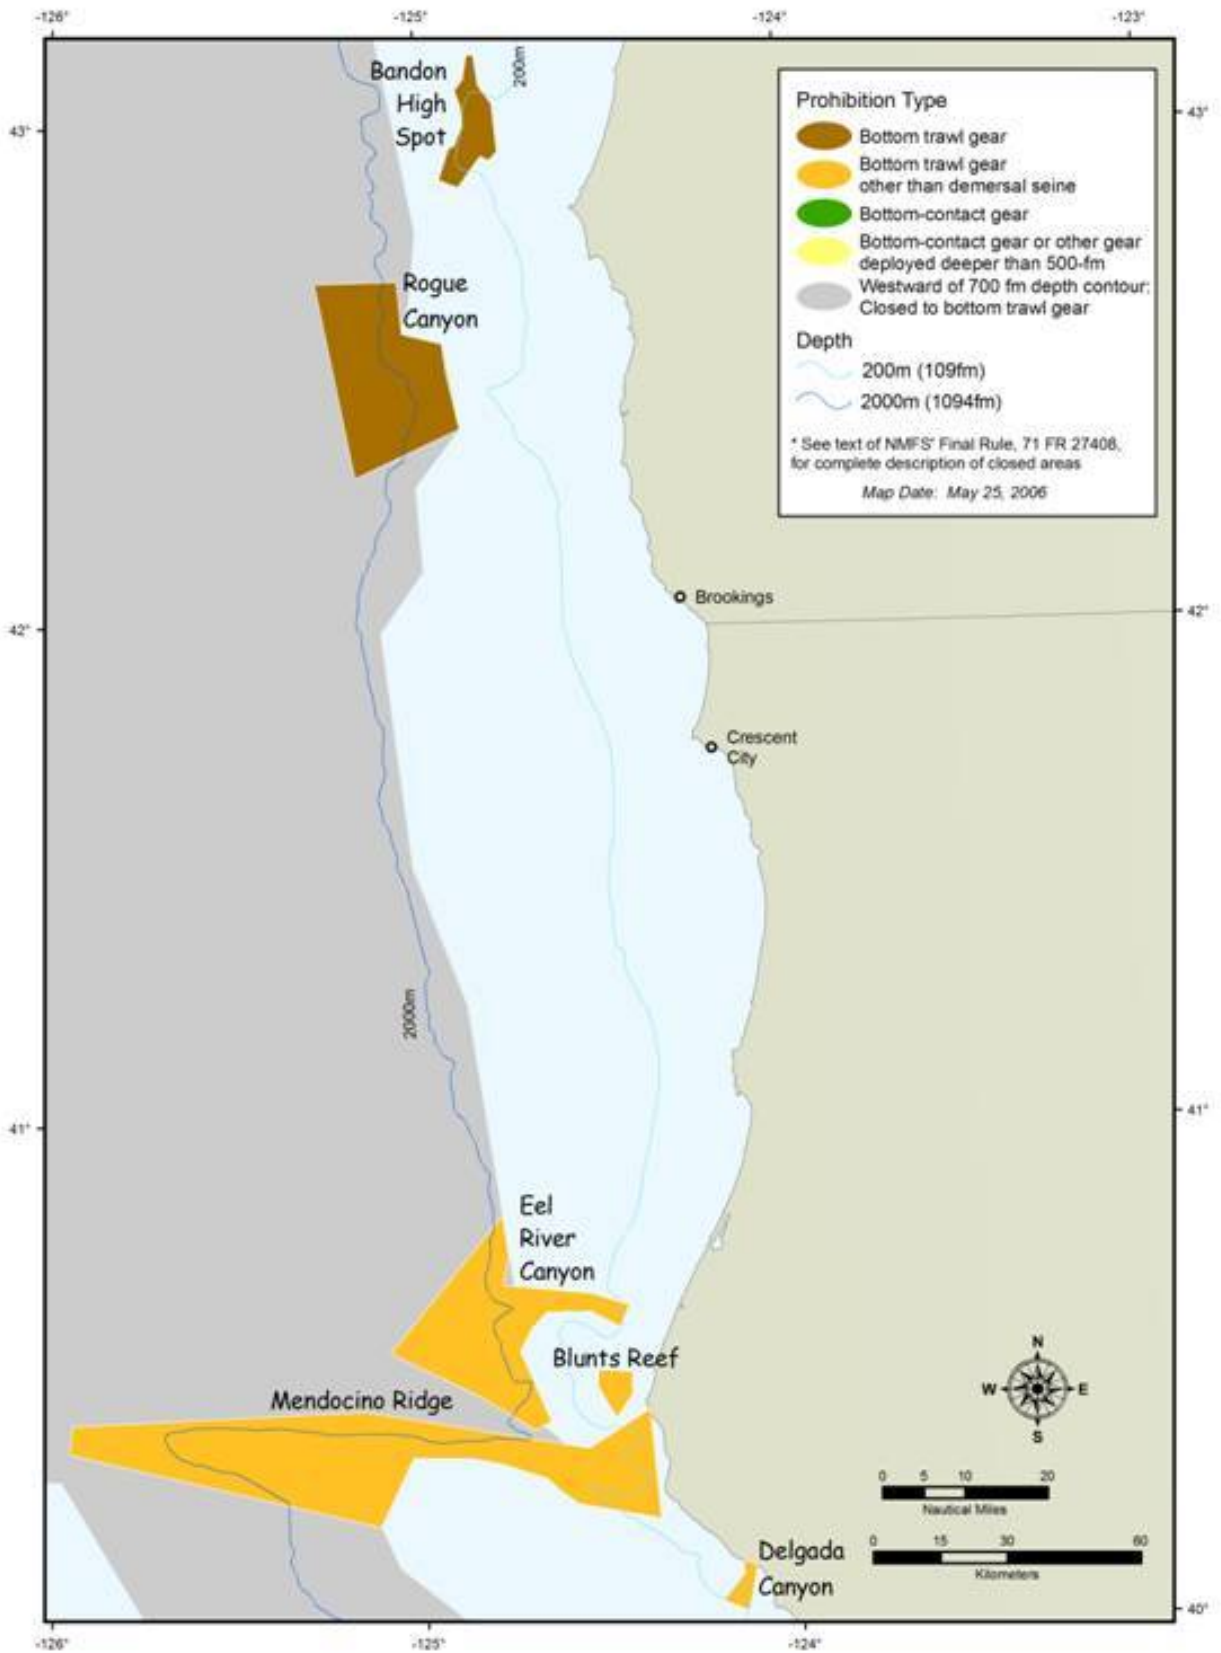

EFH area closures to protect Pacific Coast groundfish habitat - Coastwide.

EFH area closures to protect Pacific Coast groundfish habitat - Washington.

EFH area closures to protect Pacific Coast groundfish habitat - Oregon.

EFH area closures to protect Pacific Coast groundfish habitat – Oregon and Northern California.

EFH area closures to protect Pacific Coast groundfish habitat – Northern California.

EFH area closures to protect Pacific Coast groundfish habitat – Central California.

Figure 1 - EFH area closures to protect Pacific Coast groundfish habitat – Southern California