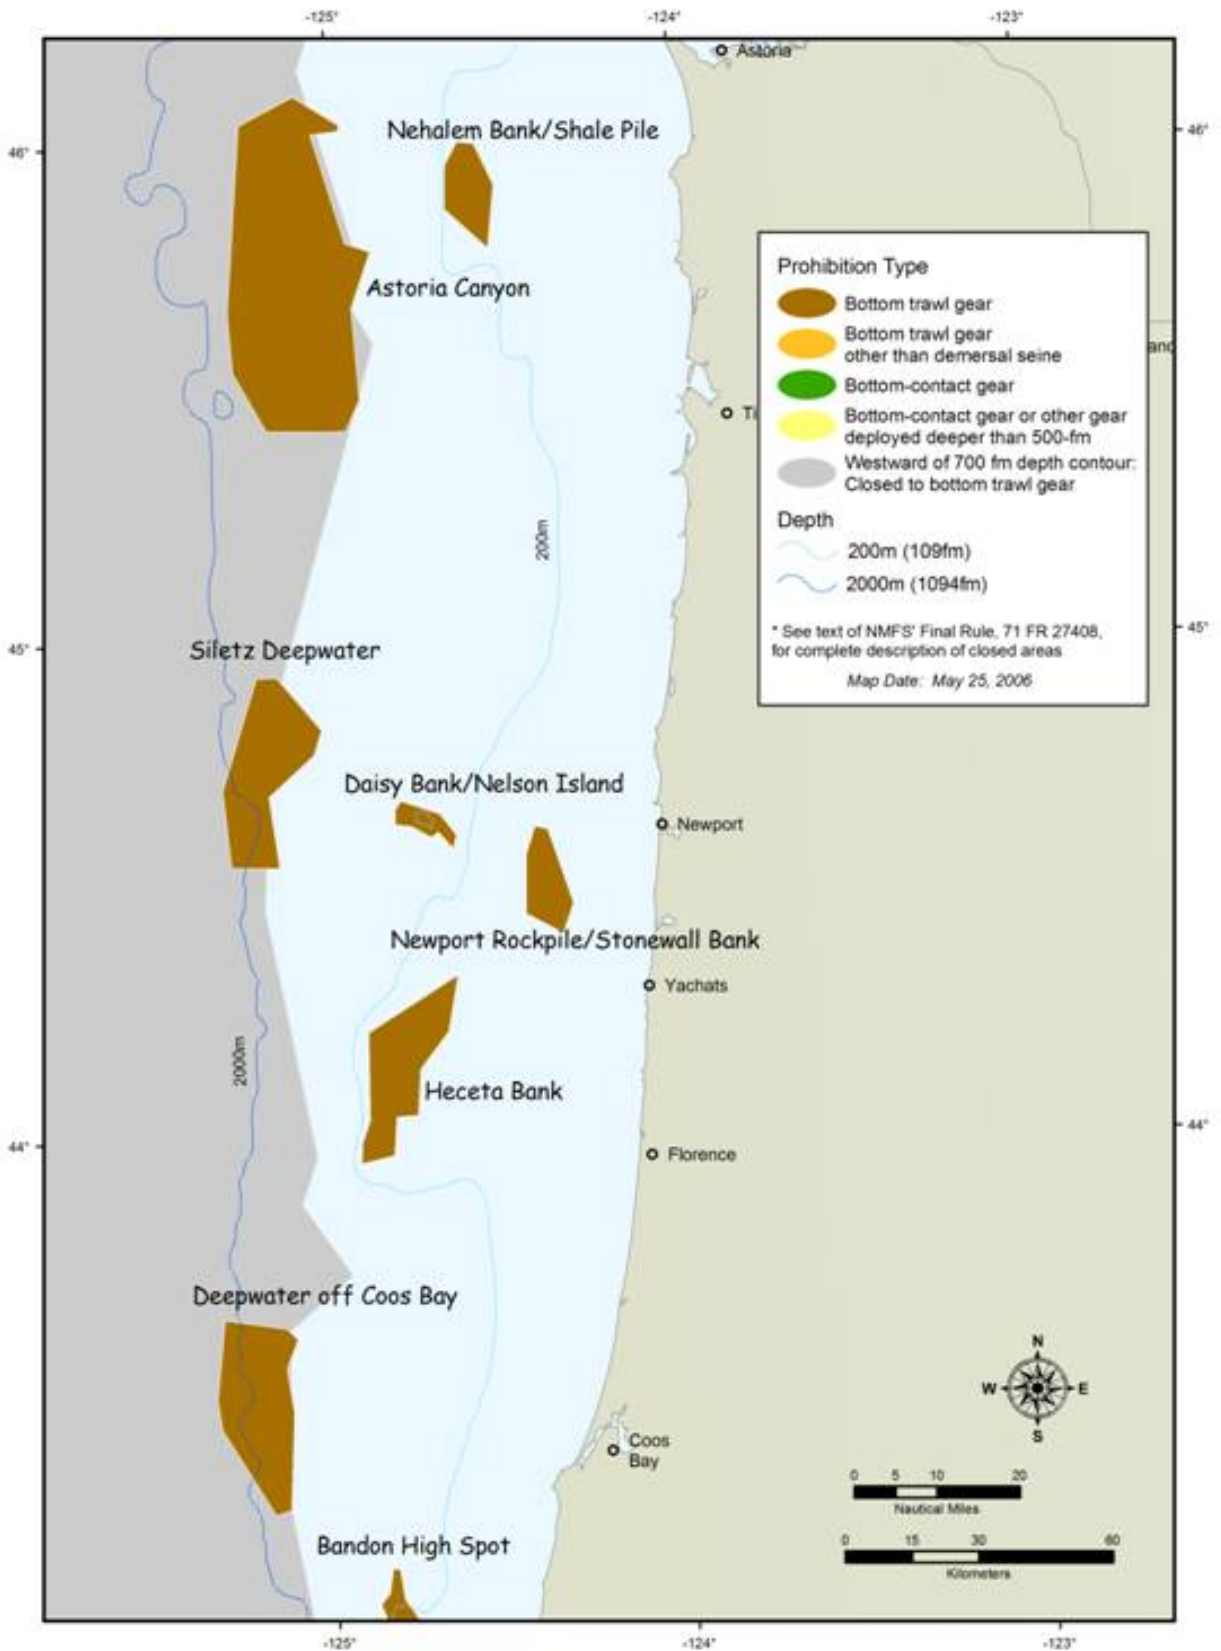

EFH area closures to protect Pacific Coast groundfish habitat - Coastwide.

EFH area closures to protect Pacific Coast groundfish habitat - Washington.

EFH area closures to protect Pacific Coast groundfish habitat - Oregon.

EFH area closures to protect Pacific Coast groundfish habitat – Oregon and Northern California.

EFH area closures to protect Pacific Coast groundfish habitat – Northern California.

EFH area closures to protect Pacific Coast groundfish habitat – Central California.

Figure 1 - EFH area closures to protect Pacific Coast groundfish habitat – Southern California