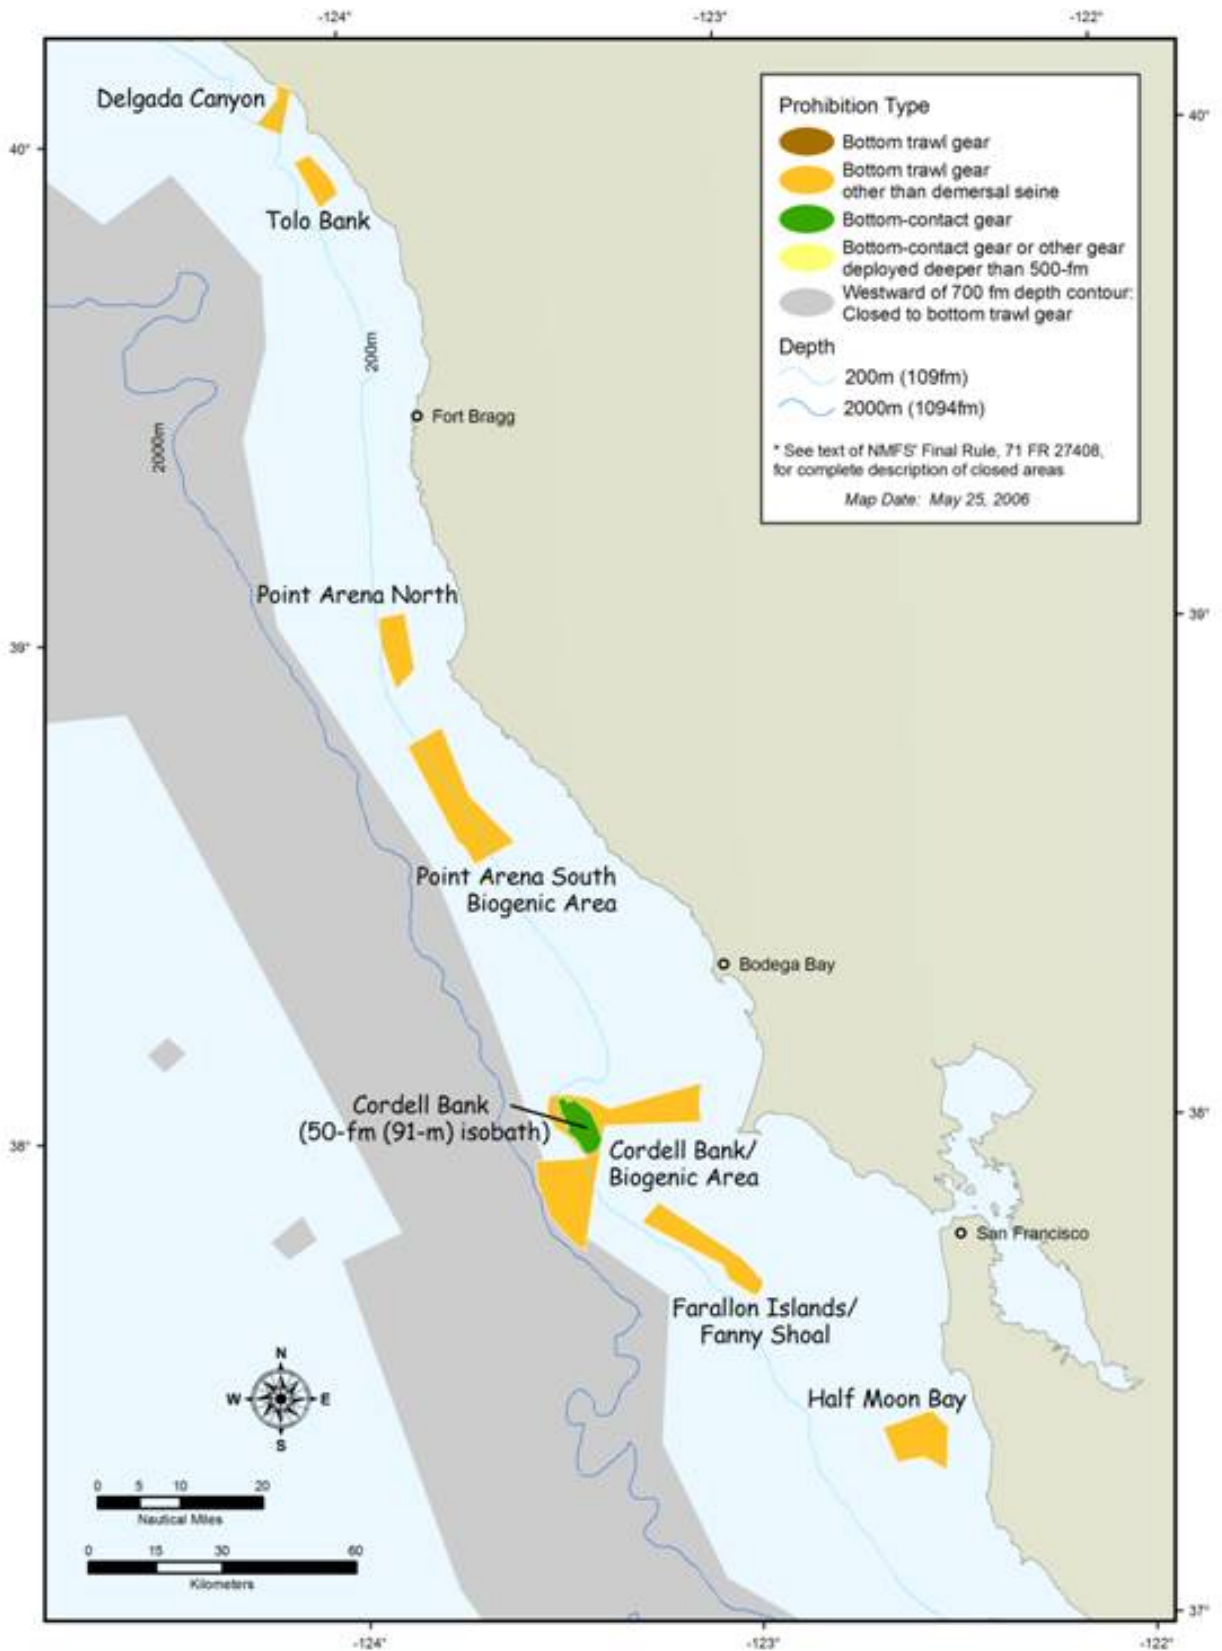

EFH area closures to protect Pacific Coast groundfish habitat - Coastwide.

EFH area closures to protect Pacific Coast groundfish habitat - Washington.

EFH area closures to protect Pacific Coast groundfish habitat - Oregon.

EFH area closures to protect Pacific Coast groundfish habitat – Oregon and Northern California.

EFH area closures to protect Pacific Coast groundfish habitat – Northern California.

EFH area closures to protect Pacific Coast groundfish habitat – Central California.

Figure 1 - EFH area closures to protect Pacific Coast groundfish habitat – Southern California