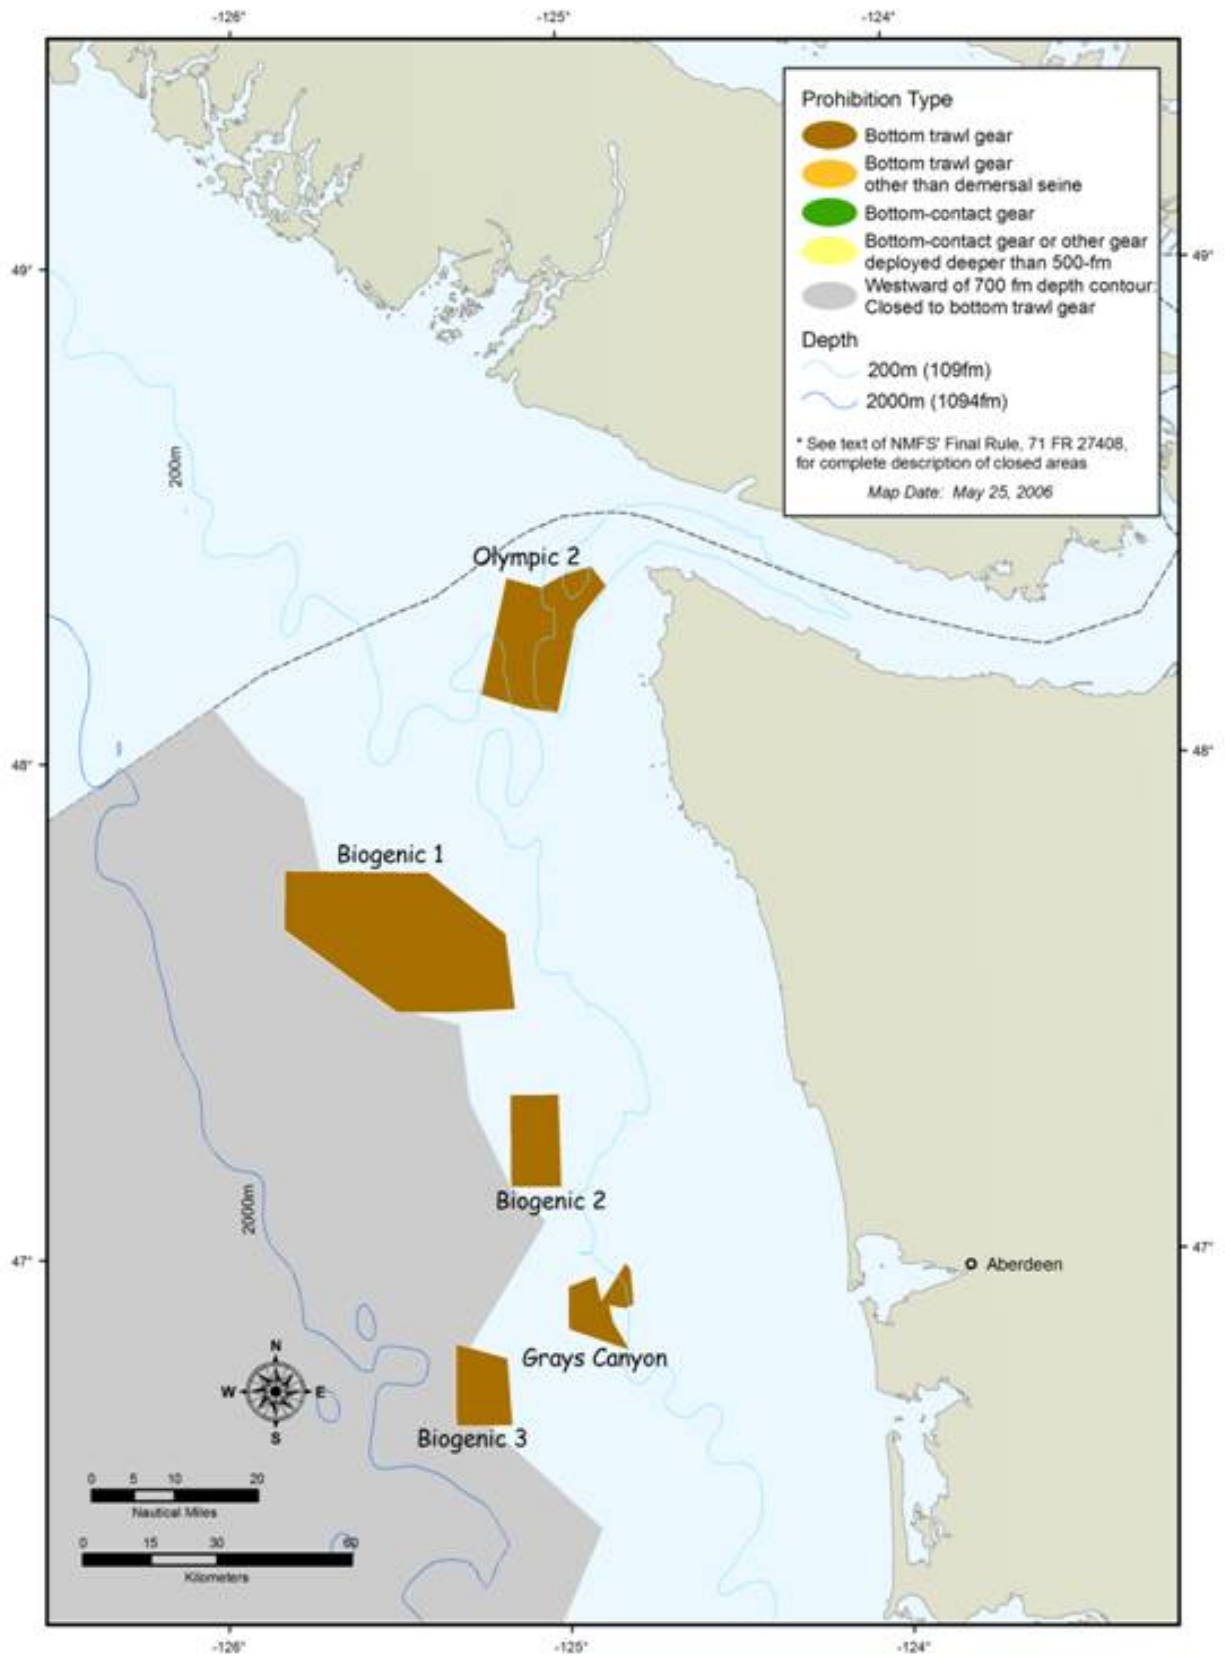

EFH area closures to protect Pacific Coast groundfish habitat - Coastwide.

EFH area closures to protect Pacific Coast groundfish habitat - Washington.

EFH area closures to protect Pacific Coast groundfish habitat - Oregon.

EFH area closures to protect Pacific Coast groundfish habitat – Oregon and Northern California.

EFH area closures to protect Pacific Coast groundfish habitat – Northern California.

EFH area closures to protect Pacific Coast groundfish habitat – Central California.

Figure 1 - EFH area closures to protect Pacific Coast groundfish habitat – Southern California