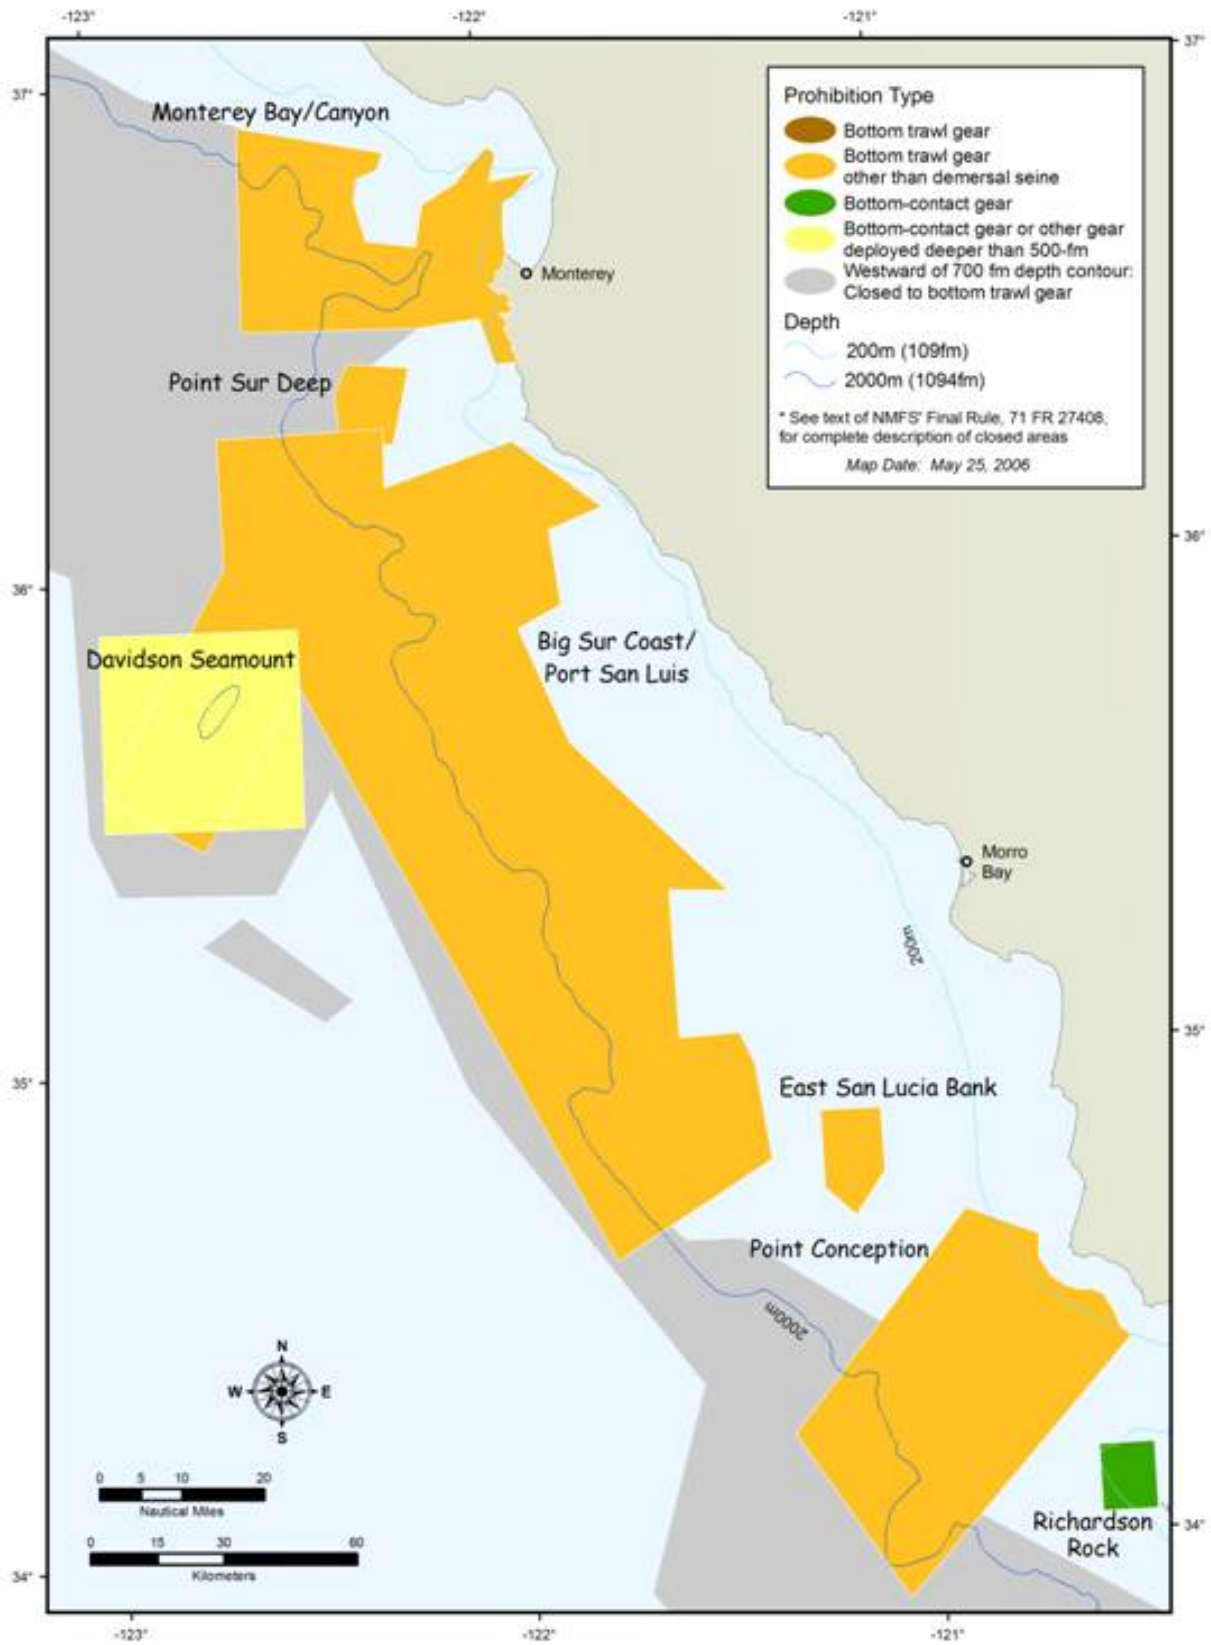

EFH area closures to protect Pacific Coast groundfish habitat - Coastwide.

EFH area closures to protect Pacific Coast groundfish habitat - Washington.

EFH area closures to protect Pacific Coast groundfish habitat - Oregon.

EFH area closures to protect Pacific Coast groundfish habitat – Oregon and Northern California.

EFH area closures to protect Pacific Coast groundfish habitat – Northern California.

EFH area closures to protect Pacific Coast groundfish habitat – Central California.

Figure 1 - EFH area closures to protect Pacific Coast groundfish habitat – Southern California